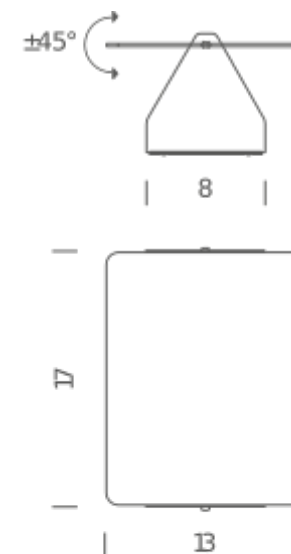

R7S HALO

LAMPING

Source	R7s (78mm)
Total power	80W
Emission	direct/indirect orientable
Switching	dimnable according to bulb
Tension	230V
IP class	20
Dimensions	17x13x8cm
Materials	aluminium
Notes	Only for horizontal installation. White body
Net lamp weight	0,8 kg

Codes

AVP HWD 31
AVP HWN 31
AVP HWH 31

Structure/Diffuser

white/natural anodized
white/black anodized
white/polished inox

PACKAGE

Package 01 Dimension: 15x24x10 cm / Gross weight: 0,9 kg

Certificazioni

LED

LAMPING

Source	LED board
Total power	10W
Emission	direct/indirect orientable
Switching	ON/OFF
Tension	110-240V
Color temperature	3000K
Luminous flux	235lm
Typ CRI	85
IP class	20
Dimensions	17x13x8cm
Materials	aluminium
Notes	White body
Net lamp weight	0,8 kg

PACKAGE

Package 01 Dimension: 15x24x10 cm

Certificazioni

LED OUTDOOR

LAMPING

Source	LED board
Total power	10W
Emission	direct/indirect orientable
Switching	dimmable TRIAC
Tension	110-240V
Color temperature	3000K
Luminous flux	235lm
Typ CRI	85
IP class	54
Dimensions	13x17x8,5cm
Materials	aluminium
Notes	white body, white RAL 9003, red RAL 3002, yellow RAL 1033, blue RAL 5002