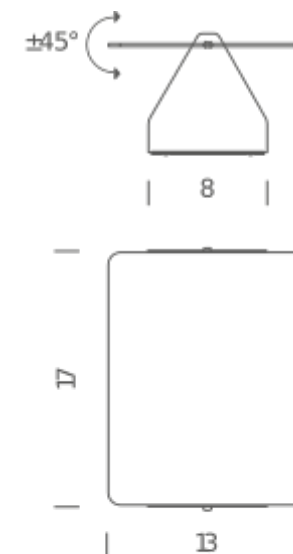

R7S HALO

LAMPING

Source	R7s (78mm)
Total power	80W
Emission	direct/indirect orientable
Switching	dimnable according to bulb
Tension	230V
IP class	20
Dimensions	17x13x8cm
Materials	aluminium
Notes	Only for horizontal installation. White body
Net lamp weight	0,8 kg

LAMPING

Source	LED board
Total power	10W
Emission	direct/indirect orientable
Switching	ON/OFF
Tension	110-240V
Color temperature	3000K
Luminous flux	235lm
Typ CRI	85
IP class	20
Dimensions	17x13x8cm
Materials	aluminium
Notes	White body
Net lamp weight	0,8 kg

Certificazioni

E14 LED/HALO/FLUO

LAMPING

Source	E14
Total power	8W
Emission	direct/indirect orientable
Switching	dimnable according to bulb
Tension	230V
IP class	20
Dimensions	17x13x8cm
Materials	aluminium
Notes	cable length 1,1m, switch on board, bulb Ømax 3cm (not included). With external cable plug (removable). White body. Red RAL3002, yellow RAL1033, blue RAL5002

PACKAGE

Package 01 Dimension: 15x24x10 cm

Certificazioni

LED OUTDOOR

LAMPING

Source	LED board
Total power	10W
Emission	direct/indirect orientable
Switching	dimmable TRIAC
Tension	110-240V
Color temperature	3000K
Luminous flux	235lm
Typ CRI	85
IP class	54
Dimensions	13x17x8,5cm
Materials	aluminium
Notes	white body, white RAL 9003, red RAL 3002, yellow RAL 1033, blue RAL 5002